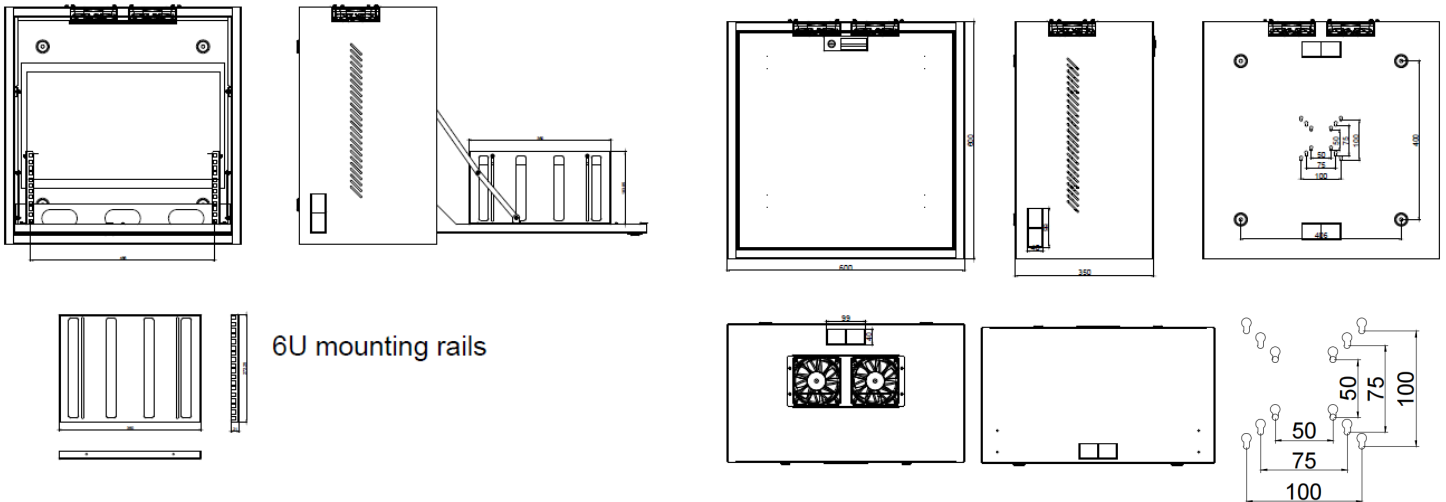

Structure

Specifications

Model	Colour	Capacity	Height (mm)	Width (mm)	Depth (mm)	Weight (kg)	Cage Nuts (sets)
VMW.6646	Light grey- RAL7035	4/6RU	600	600	350	18	10
VMB.6646	Black- RAL9005	4/6RU	600	600	350	18	10

Specifications are subject to change without prior notice.